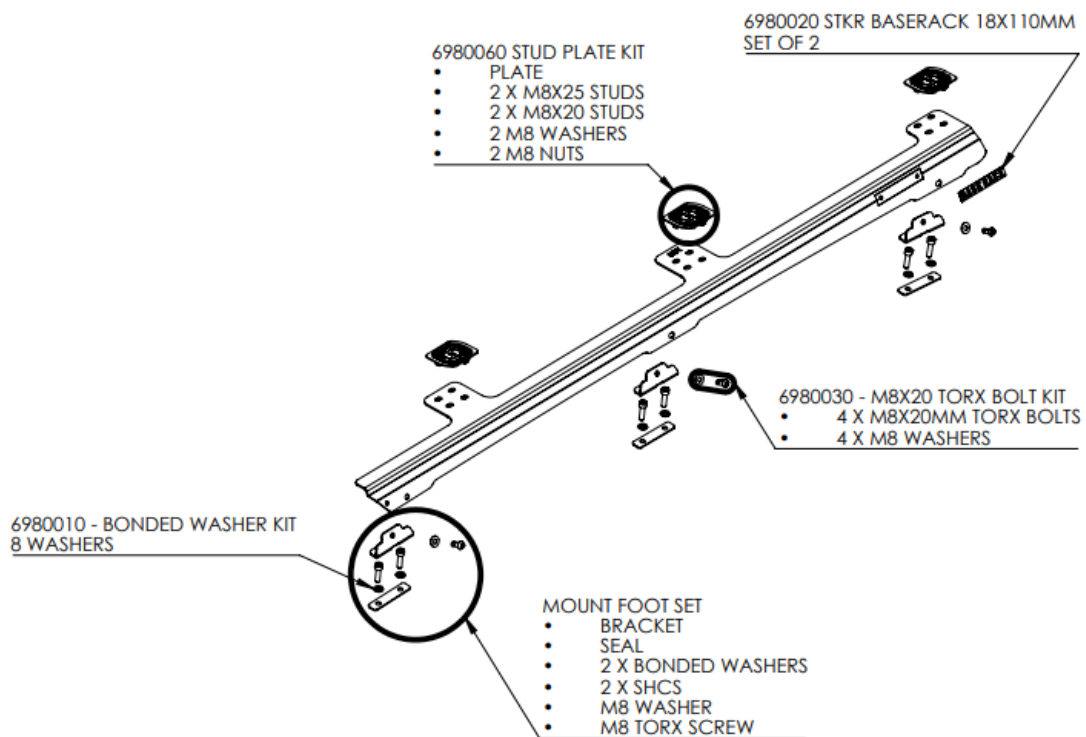

PART NUMBER	DESCRIPTION	BARCODE
6980010	WASHER FLAT M8 BONDED QTY 8	9332018083289
6980020	STKR BASE RACK 18X110MM QTY 2	9332018083296
6980030	M8X20 TORX BOLT KIT 4 SETS | M8 SCREWS WASHERS	9332018083104
6980040	BOLT COHD M8X25 KIT 4 SETS | M8 BOLTS,NUTS,WASHERS	9332018083111
6980050	BOLT COHD M8X20 KIT 4 SETS | M8 BOLTS,NUTS,WASHERS	9332018083128
6980060	BRACK STUD PLATE KIT | PLATE,STUDS,WASHERS,NUTS	9332018083135
6980070	CLAMP ROOF RACK TXTB KIT | INCL BOLT,WASHER	9332018083142
6980080	GUTTER CHANNEL SET QTY 6 | PLASTIC, METAL SECTION	9332018083159
6980090	LATCH HJACK KIT | INC RIVETS	9332018083166
6980100	HJACK STOP AND PINCH WELD KIT	9332018083173
6980110	HJACK M10 EYE NUT KIT | BOLT,NUT,WASHER,STEP,EYE BOLT	9332018083180
6980120	TAPE PU BLCK 450UM 30X350MM X2	9332018083197
6980130	STRAP RATCHET 25MMX1.5M	9332018083203
6980140	STRAP RT GBOTTLE HOLDER	9332018083203
6980150	GUARD RAIL END KIT | CLAMP,FASTENERS,PAIR CAPS	9332018083227
6980160	GUARD RAIL CRN KIT | CASTING,INFILL,FASTENERS	9332018083234
6980170	GUARD RAIL CLAMP | CLAMP,TORX SCREW	9332018083241
6980180	STKR BASERACK 85 X 13 QTY2	9332018083258
6980190	ENDCAP BLACK 18X32MM QTY4	9332018083265
6980200	BRACK CORNER CAP SET | CAST CAP, PLASTIC CAP,FASTENERS	9332018083272
6980210	GUTTER TAPE FOAM KIT SUIT 70 | PK 6 SUIT CHROME GUTTER	9332018086945
6980300	MNT FOOT SET SUITS TOYOTA 55MM | INCL MNT,SCREWS,SEASL,WASHERS	9332018083302