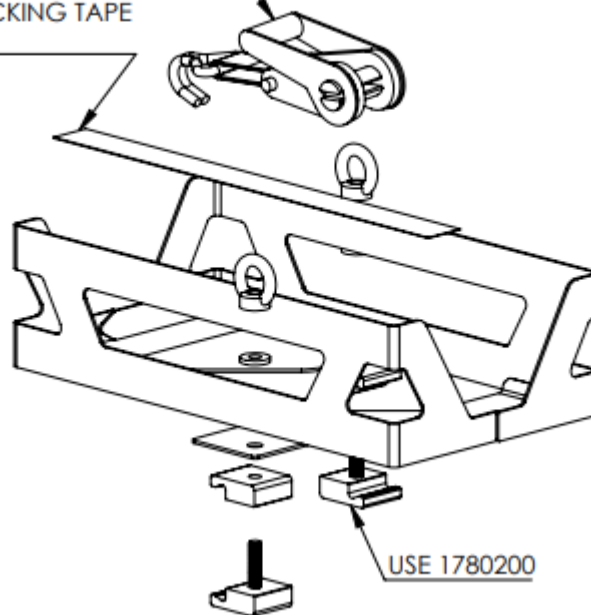

6980130 - RATCHET STRAP ASSEMBLY 25X1.5

6980120 - BACKING TAPE SET OF 2