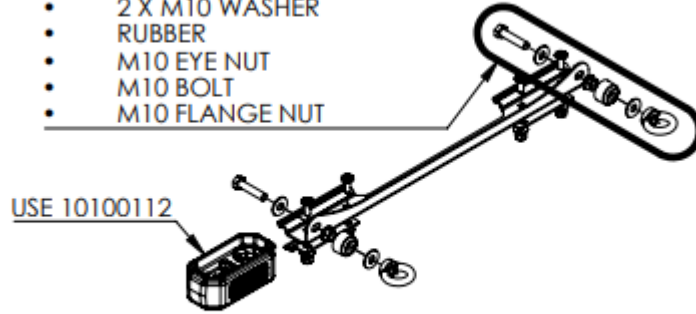

- 6980070 - CLAMP SET
- CLAMP
 - BOLT
 - WASHER

- 6980080 - GUTTER CHANNEL
- PLASTIC COVER
 - STEEL LINER

- 6980090 HJACK LATCH SET
- 2 X LATCHES
 - 4 X RIVETS

- 6980100 STOP & PINCH KIT
- 2 PINCH WELD
 - 2 RUBBER STOPS

- 6980030 - M8X20 TORX BOLT KIT
- 4 X M8X20MM TORX BOLTS
 - 4 X M8 WASHERS

6980110 - HJACK M10 EYE NUT KIT

- 2 X M10 WASHER
- RUBBER
- M10 EYE NUT
- M10 BOLT
- M10 FLANGE NUT

6980130 - RATCHET STRAP ASSEMBLY 25X1.5