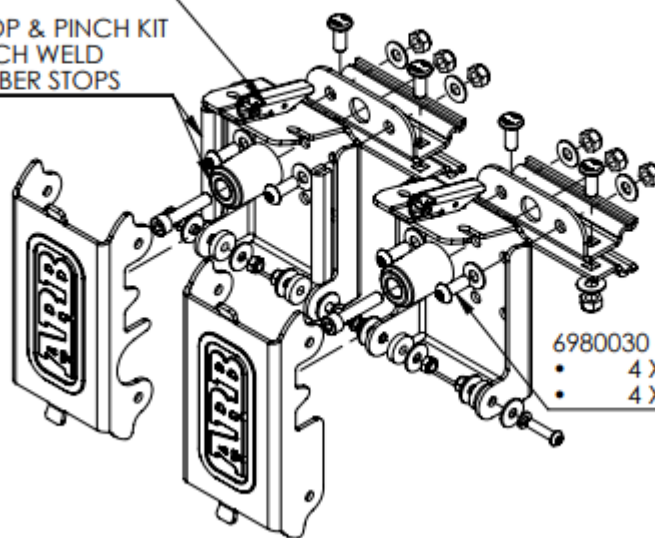

- 6980040 COHD BOLT 25MM
- 2 X M8X25 COHD
 - 2 X M8 WASHER
 - 2 X M8 NUT

- 6980050 COHD BOLT 20MM
- 2 X M8X25 COHD
 - 2 X M8 WASHER
 - 2 X M8 NUT

- 6980060 STUD PLATE KIT
- PLATE
 - 2 X M8X25 COHD
 - 2 X M8X20 COHD
 - 2 X M8 WASHERS
 - 2 X M8 NUTS

- 6980070 - CLAMP SET
- CLAMP
 - BOLT
 - WASHER

- 6980080 - GUTTER CHANNEL
- PLASTIC COVER
 - STEEL LINER

- 6980090 HJACK LATCH SET
- 2 X LATCHES
 - 4 X RIVETS

- 6980100 STOP & PINCH KIT
- 2 PINCH WELD
 - 2 RUBBER STOPS