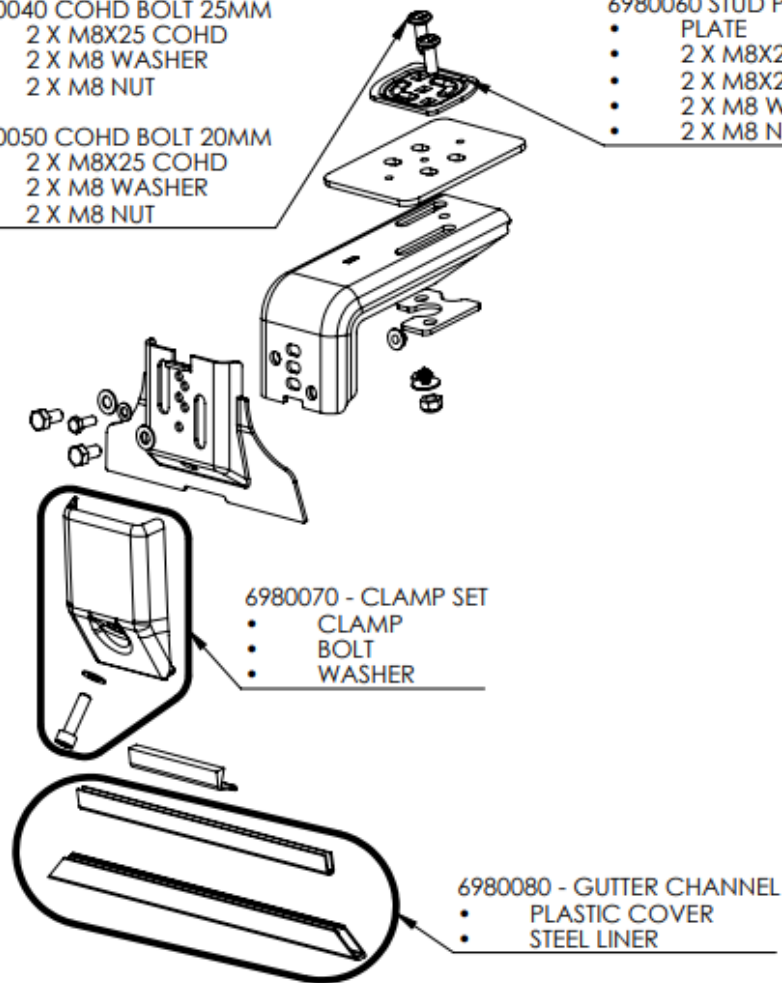

Please contact your state office for full pricing details.

Part Number Details

All BASE Rack Spare Parts are in Product Group 698 Roof Rack Spare Parts.

PART NUMBER	DESCRIPTION	BARCODE
6980010	WASHER FLAT M8 BONDED QTY 8	9332018083289
6980020	STKR BASE RACK 18X110MM QTY 2	9332018083296
6980030	M8X20 TORX BOLT KIT 4 SETS M8 SCREWS WASHERS	9332018083104
6980040	BOLT COHD M8X25 KIT 4 SETS M8 BOLTS,NUTS,WASHERS	9332018083111
6980050	BOLT COHD M8X20 KIT 4 SETS M8 BOLTS,NUTS,WASHERS	9332018083128
6980060	BRACK STUD PLATE KIT PLATE,STUDS,WASHERS,NUTS	9332018083135
6980070	CLAMP ROOF RACK TXTB KIT INCL BOLT,WASHER	9332018083142
6980080	GUTTER CHANNEL SET QTY 6 PLASTIC, METAL SECTION	9332018083159
6980090	LATCH HJACK KIT INC RIVETS	9332018083166
6980100	HJACK STOP AND PINCH WELD KIT	9332018083173
6980110	HJACK M10 EYE NUT KIT BOLT,NUT,WASHER,STEP,EYE BOLT	9332018083180
6980120	TAPE PU BLCK 450UM 30X350MM X2	9332018083197
6980130	STRAP RATCHET 25MMX1.5M	9332018083203
6980140	STRAP RT GBOTTLE HOLDER	9332018083203
6980150	GUARD RAIL END KIT CLAMP,FASTENERS,PAIR CAPS	9332018083227
6980160	GUARD RAIL CRN KIT CASTING,INFILL,FASTENERS	9332018083234
6980170	GUARD RAIL CLAMP CLAMP,TORX SCREW	9332018083241
6980180	STKR BASERACK 85 X 13 QTY2	9332018083258
6980190	ENDCAP BLACK 18X32MM QTY4	9332018083265
6980200	BRACK CORNER CAP SET CAST CAP, PLASTIC CAP,FASTENERS	9332018083272
6980210	GUTTER TAPE FOAM KIT SUIT 70 PK 6 SUIT CHROME GUTTER	9332018086945
6980300	MNT FOOT SET SUITS TOYOTA 55MM INCL MNT,SCREWS,SEASL,WASHERS	9332018083302

- 6980070 - CLAMP SET
- CLAMP
 - BOLT
 - WASHER

- 6980080 - GUTTER CHANNEL
- PLASTIC COVER
 - STEEL LINER

- 6980090 HJACK LATCH SET
- 2 X LATCHES
 - 4 X RIVETS

- 6980100 STOP & PINCH KIT
- 2 PINCH WELD
 - 2 RUBBER STOPS